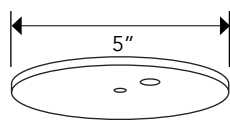

Notes

1. 18" standard length, consult factory for other
2. 5ft standard cable length
3. Available in downlight only.
4. EM available in external remote location.

RFL6-CY-8

VERSATRIM CYLINDER

DIMENSIONS

LED HEIGHT INSIDE CYLINDER

MOUNTING

CABLE HUNG DIMENSION

Cable Hung Canopy

STEM MOUNT DIMENSION

Stem Mount Canopy

3/64" Galvanized Cable Fuse Cut with Die Cast #1 Stop
Available in 24", 36", 50", 72", 100", 120", & 150" Lengths
7x7 Cable - MAX LOAD 270 lbs