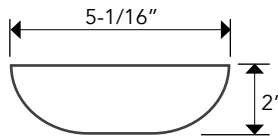

Notes

1. 18" standard length, consult factory for other
2. 5ft standard cable length
3. Available in downlight only.
4. EM available in external remote location.

RFL6-CY-8

VERSATRIM CYLINDER

DIMENSIONS

LED HEIGHT INSIDE CYLINDER

MOUNTING

CABLE HUNG DIMENSION

Cable Hung Canopy

STEM MOUNT DIMENSION

Stem Mount Canopy

3/64" Galvanized Cable Fuse Cut with Die Cast #1 Stop
Available in 24", 36", 50", 72", 100", 120", & 150" Lengths
7x7 Cable - MAX LOAD 270 lbs