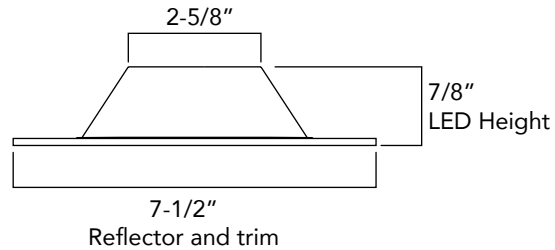

Notes

1. 18" standard length, consult factory for other
2. 5ft standard cable length
3. Available in downlight only.
4. EM available in external remote location.

RFL6-CY-8

VERSATRIM CYLINDER

DIMENSIONS

LED HEIGHT INSIDE CYLINDER

MOUNTING

CABLE HUNG DIMENSION

Cable Hung Canopy

STEM MOUNT DIMENSION

Stem Mount Canopy

3/64" Galvanized Cable Fuse Cut with Die Cast #1 Stop
Available in 24", 36", 50", 72", 100", 120", & 150" Lengths
7x7 Cable - MAX LOAD 270 lbs