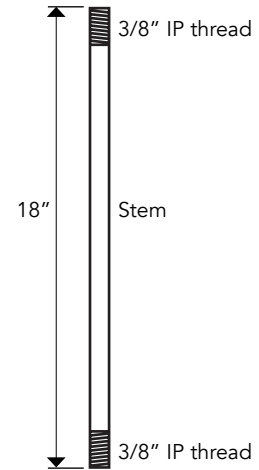

Notes

1. 18" standard length, consult factory for other
2. 5ft standard cable length
3. Available in downlight only.
4. EM available in external remote location.

RFL6-CY-8

VERSATRIM CYLINDER

DIMENSIONS

LED HEIGHT INSIDE CYLINDER

MOUNTING

CABLE HUNG DIMENSION

Cable Hung Canopy

STEM MOUNT DIMENSION

Stem Mount Canopy

3/64" Galvanized Cable Fuse Cut with Die Cast #1 Stop
Available in 24", 36", 50", 72", 100", 120", & 150" Lengths
7x7 Cable - MAX LOAD 270 lbs