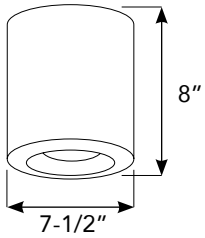

LABELS / COMPLIANCE

CSA classified
 CSA classified for damp locations

ORDERING INFO

SERIES	DIAMETER	SHAPE	LENGTH	WATT/LUMENS	COLOR TEMPERATURE	DIMMING	FINISH
RFL	6 - 6"	CY - Cylinder	8 - 8" MTO - Made to order	8L - 12W/ 800lm (120V) 11L - 17W/ 1100lm (120/277V)	30K - 3000K	Black - TRIAC/ELV (120V) 018 - 0-10V (800lm, 120-277V) 011 - 0-10V (1100lm, 120-277V)	BL - Black WH - White SL - Silver MTO - Made to order

BAFFLE OR REFLECTOR		TRIM	CONFIGURATION	MOUNTING	OPTION
BLW - White	RLCH - Chrome	TLW - White	UL - Up Light	PH ^{1,3} - Pendant Hung	EM ⁴ - Emergency Battery
BLSN - Satin Nickel	RLSN - Satin Nickel	TLSN - Satin Nickel	DL - Down Light	SC ² - Single Cable	
BLC - Copper	RLC - Copper	TLC - Copper		DC - Double Cable	
BLB - Black	RLB - Black	TLB - Black		TC - Triple Cable	
BLBZ - Bronze	RLBZ - Bronze	TLBZ - Bronze		SM ³ - Surface Mount	
	RLH - Haze	TLH - Haze		WM - Wall Mount	
	RLW - White				

Notes

1. 18" standard length, consult factory for other
2. 5ft standard cable length
3. Available in downlight only.
4. EM available in external remote location.

RFL6-CY-8

VERSATRIM CYLINDER

DIMENSIONS

LED HEIGHT INSIDE CYLINDER

MOUNTING

CABLE HUNG DIMENSION

Cable Hung Canopy

STEM MOUNT DIMENSION

Stem Mount Canopy

3/64" Galvanized Cable Fuse Cut with Die Cast #1 Stop
Available in 24", 36", 50", 72", 100", 120", & 150" Lengths
7x7 Cable - MAX LOAD 270 lbs